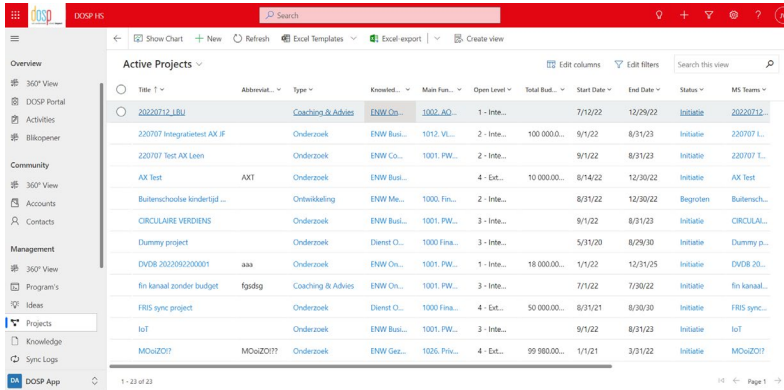

Platforms

Per program:

- Program management (budget & resources)
- Datamanagement (metadata & output)
- Dashboards & reports (both native Dynamics & easy connection with power BI)

DOSP project mgt platform (Microsoft Dynamics)