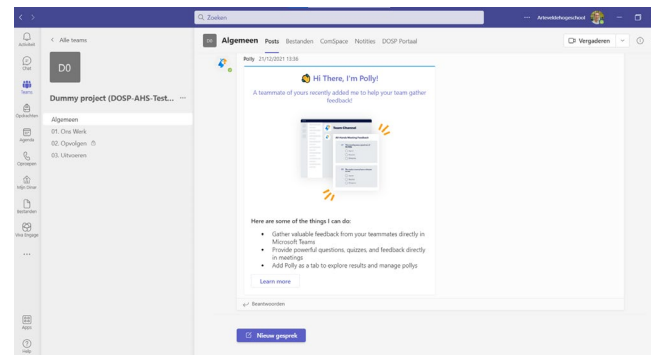

Collaboration space (Microsoft Teams)

Per project:

- Collaboration space
- Project management
- Knowledge sharing